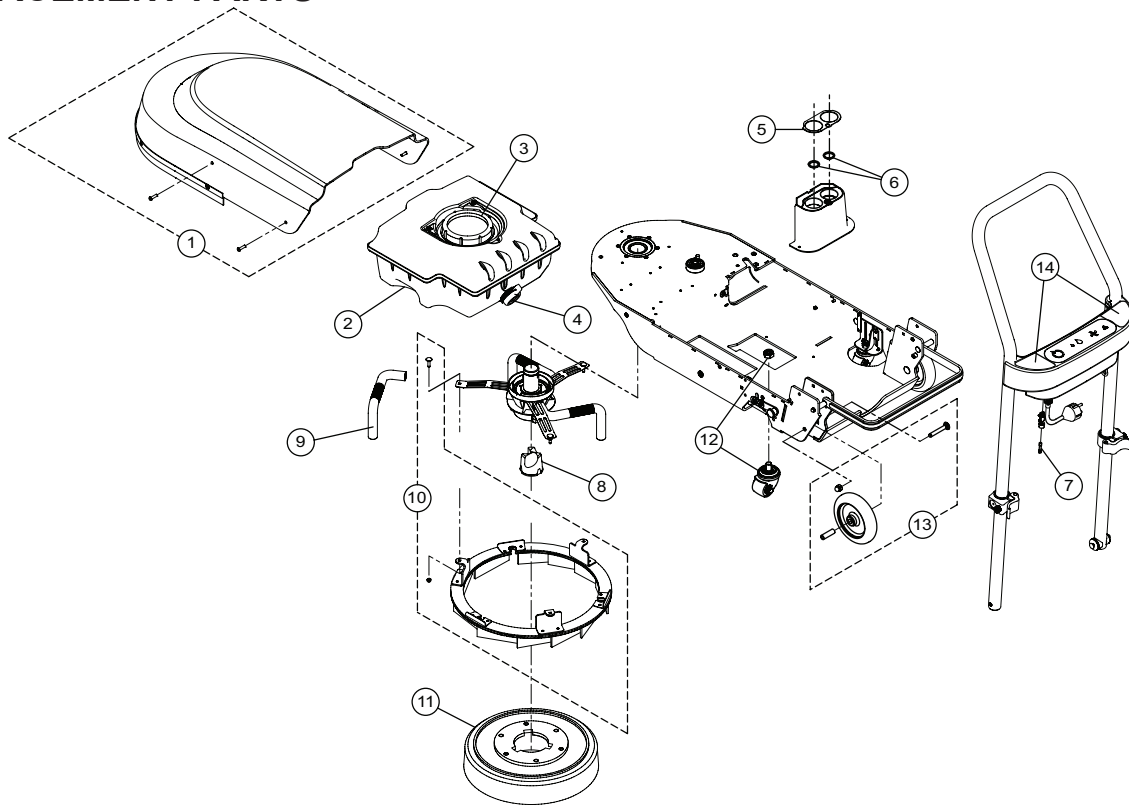

REPLACEMENT PARTS

Item	Part No.	Description	Qty
1	710-3-9920-107	Hood Assembly Repair Kit	1
2	710-4-8700-104	Water Tank Assy (includes parts 3, 4)	1
3	710-3-9922-101	Tank Fill (Large) Cap Repair Kit	1
4	710-3-9921-109	Tank Drain (Small) Cap Repair Kit	1
5	710-6-8706-108	Water Tank Gasket	1
6	710-3-9926-109	Water Tank Seal Kit (2 pcs.)	1
7	710-3-9903-107	Fuse Repair Kit (includes 10 fuses)	1
8	710-6-8105-102	Water Distributor	1
9	710-3-9916-106	Vacuum Tube Repair Kit	3
10	710-4-8500-106	Squeegee Ring Assembly	1
11	710-4-8501-108	Brush	1
12	710-3-9902-105	Caster Repair Kit	1
13	710-3-9901-103	Transport Wheel Repair Kit	1
14	710-6-8911-109	Extension Cord, 14 AWG (not shown)	1
15	710-3-9925-107	Safety Labels	3
16	qleeno rev 082011	Owner's Manual	1